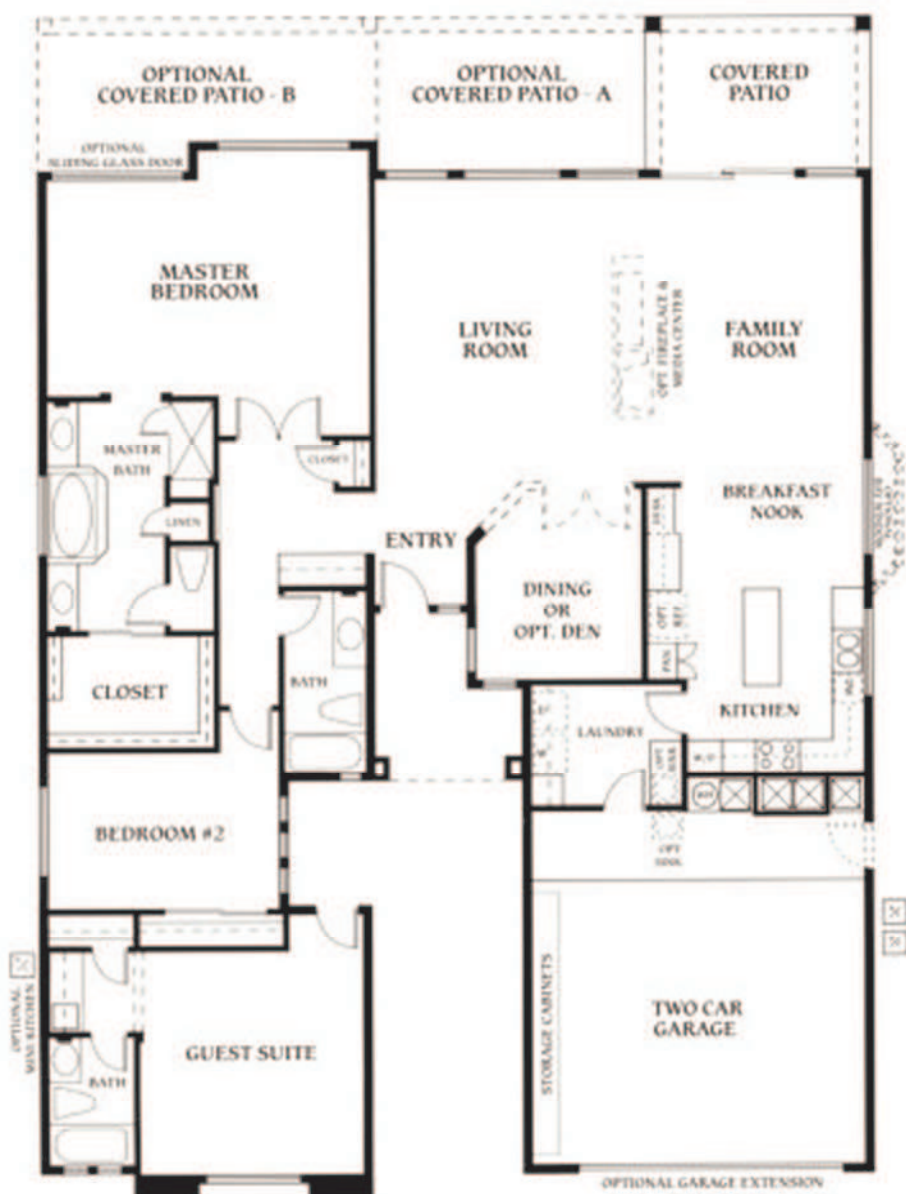

2 Bedrooms, Dining Room (Opt. Den), 2 Baths, Guest Suite with Full Bath, 2405 Livable Sq. Ft. - Exterior Design-B

*Plan 2405 - The Ponderosa*

2405