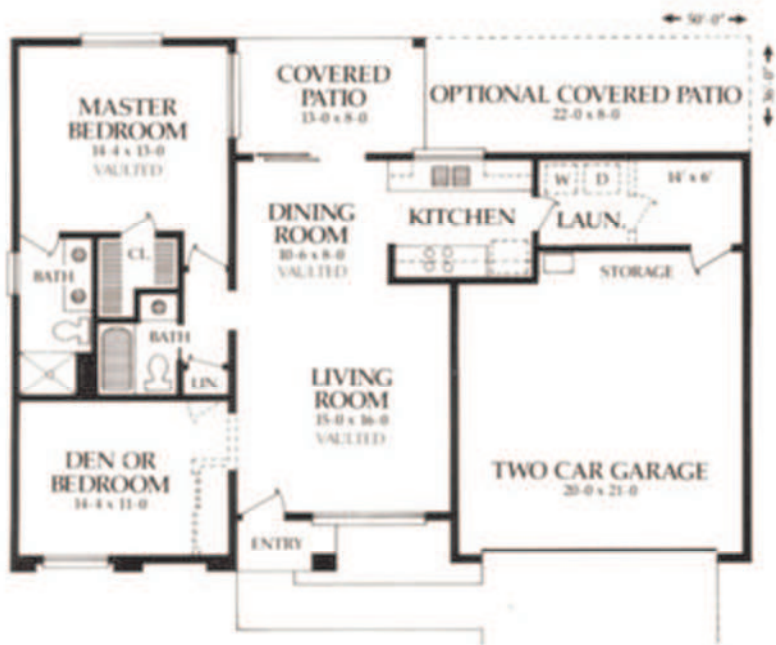

Elevation-A

The Pinnacle

2 Bedrooms, 2 Baths, 1060 Livable Sq. Ft., Plan 1060

Elevation-B

Elevation-C

Livable Interior	1060 Sq. Ft.
Garage And Storage	420 Sq. Ft.
Patio And Porch	106 Sq. Ft.
Total Under Roof	1586 Sq. Ft.