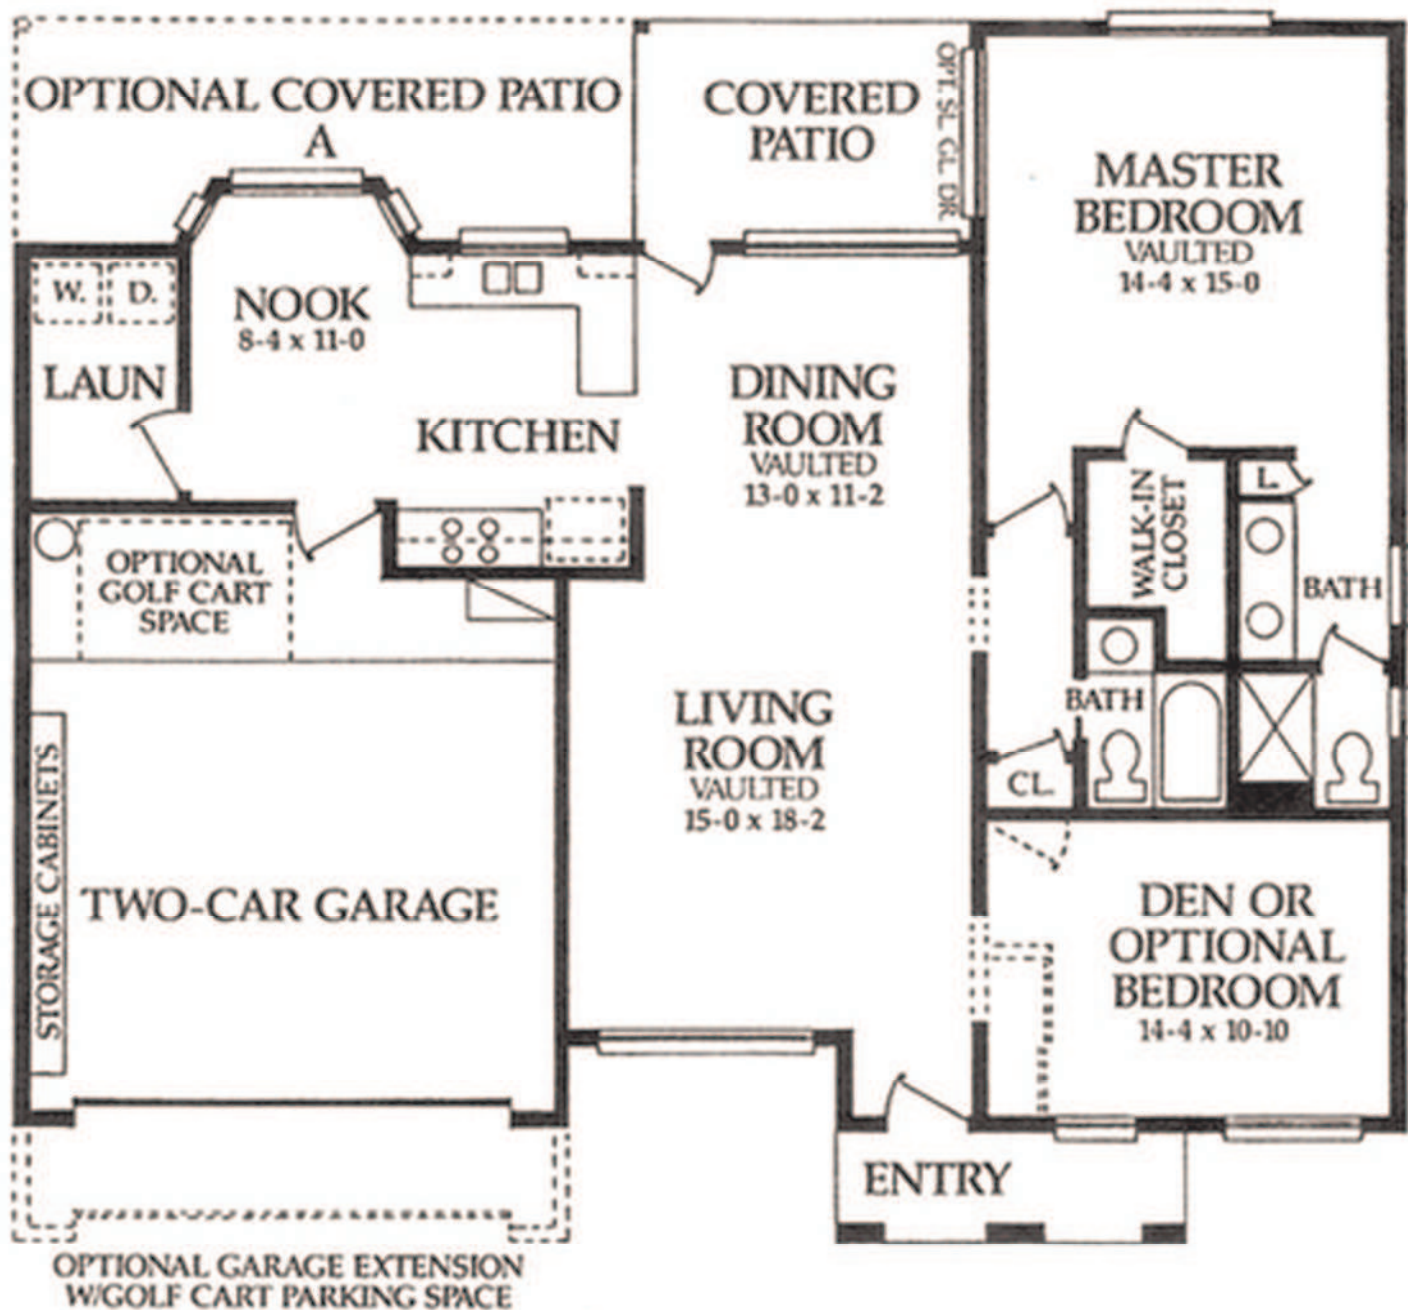

The MountainView Collection

The Loma

Plan #1270, Livable Sq. Ft. 1272

1 Bedroom, Den (Optional 2nd Bedroom), 2 Baths

We reserve the right to discontinue or change specifications or designs at any time. Measurements may vary slightly without incurring any obligation. Prices subject to change without notice. Floorplans will vary depending on elevation chosen. Check with sales representatives. Illustrations are artist's conceptions and not intended to show specific detailing. Effective 11/91. PQ 11/91.