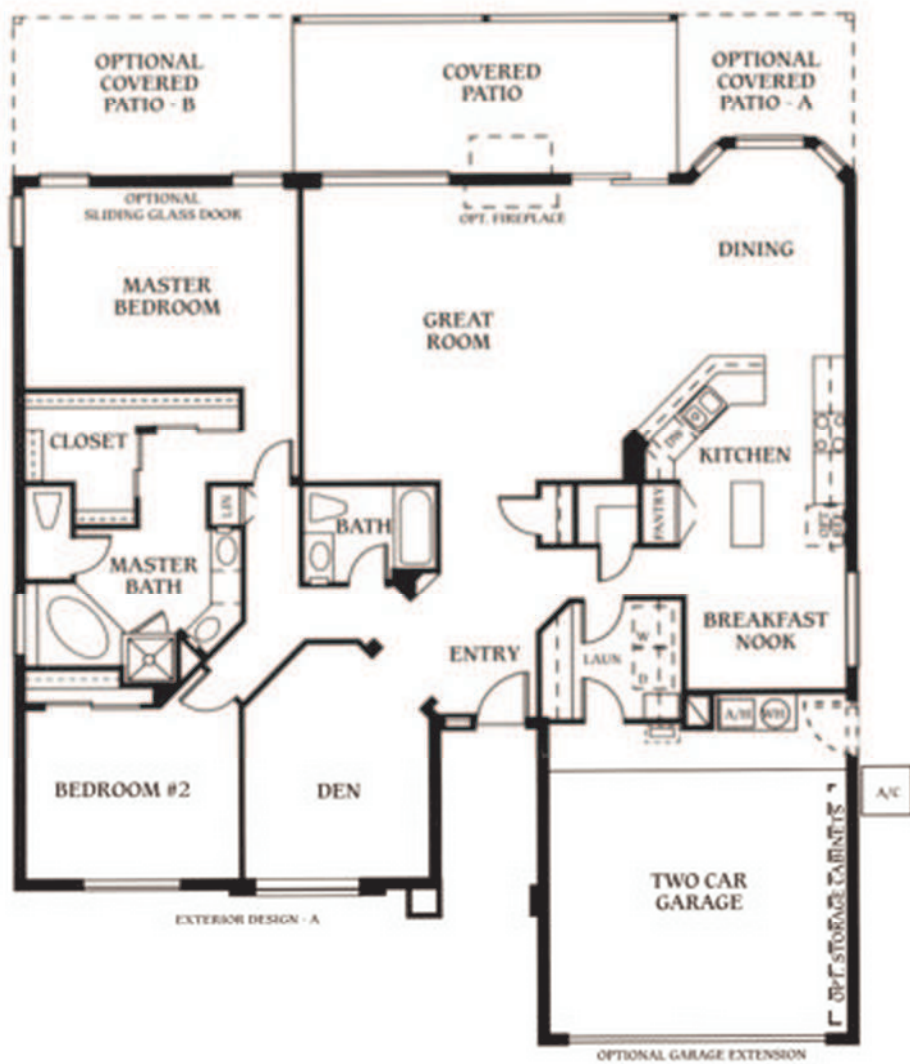

2 Bedrooms, Den, 2 Baths, 2024 Livable Sq. Ft. - Exterior Design-A

*Plan 2021 - The Lariat*

Window popouts vary on exterior designs shown.

*2021*