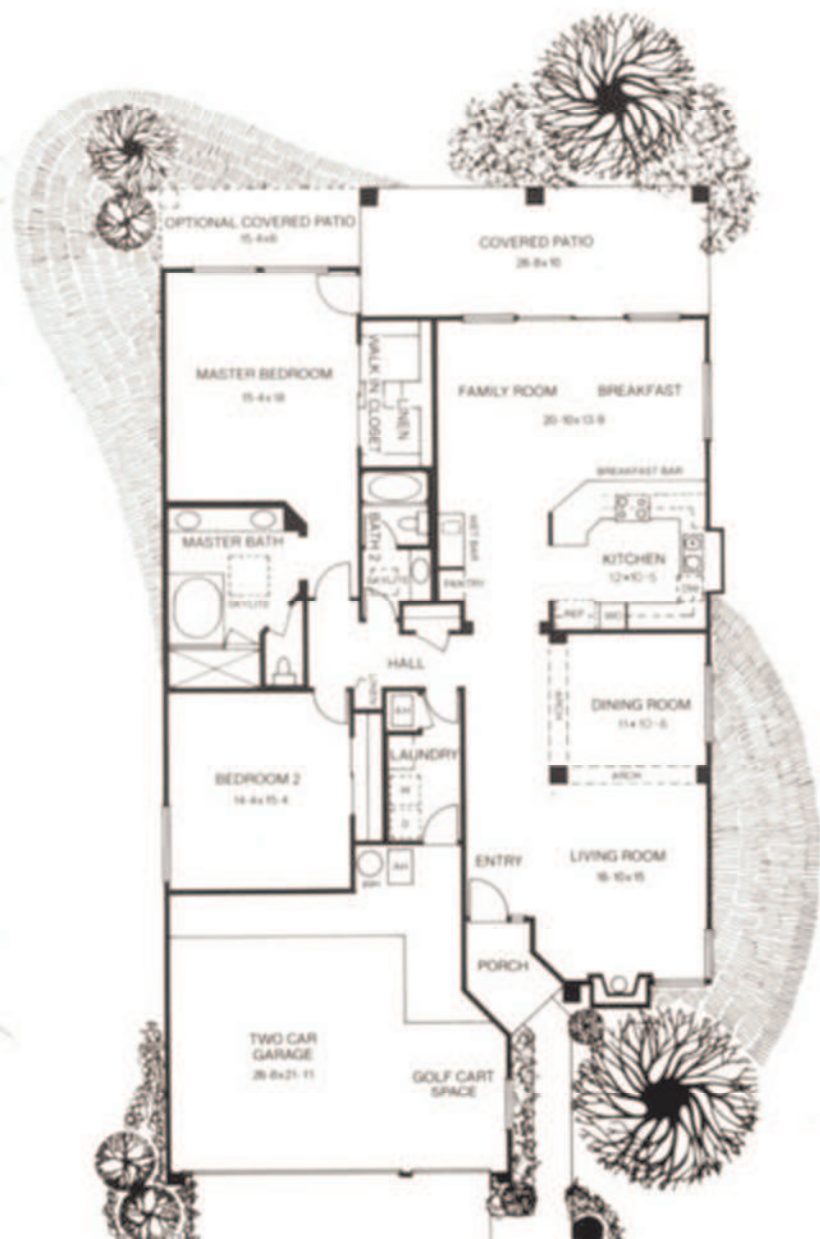

Elevation 5-A

The Hermosa

2 Bedrooms, 2 Baths, 1997 Livable Sq. Ft., Plan #5

Elevation 5-B

Elevation 5-C

Plan #5

Additional Standard Features

- Living Room Fireplace • Down Draft Cooking Ventilation • Jacuzzi Bathtub in Master Bath
- Breakfast Bar • Built-In Closets • Garden Window in Kitchen • Wet Bar With Stainless Steel Sink