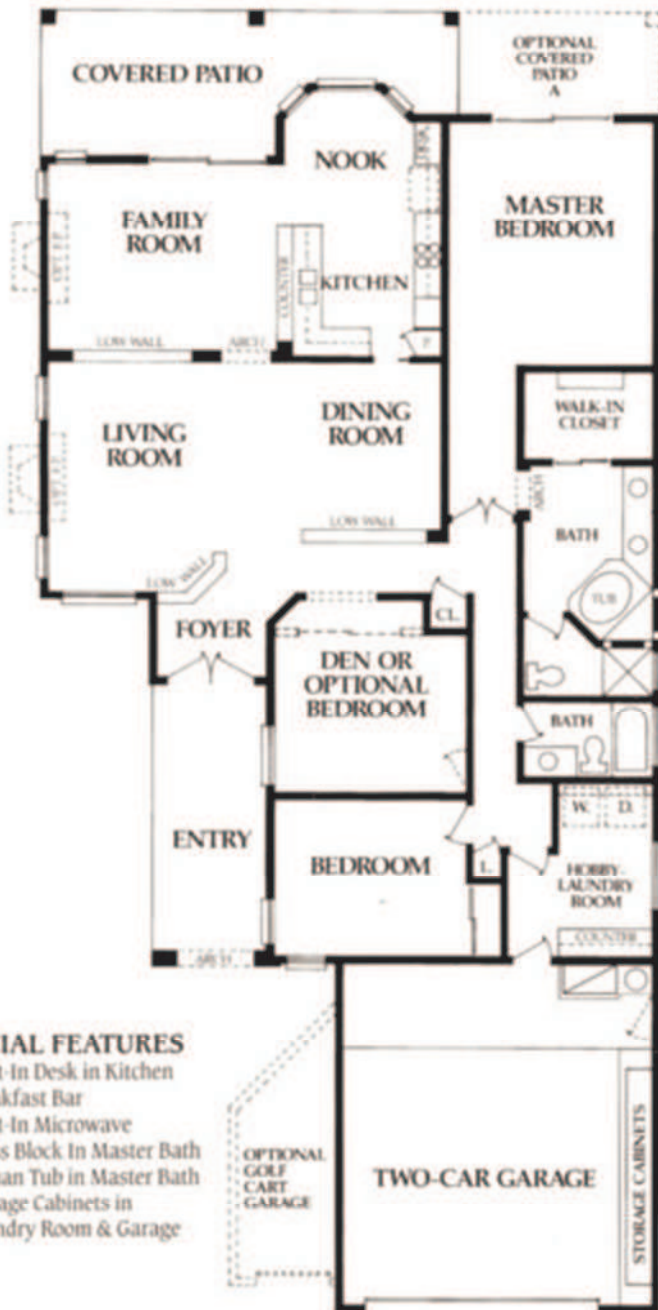

THE FIESTA - Plan 2050

2,056 Livable Square Feet. 2 Bedrooms, Den (Optional 3rd Bedroom), 2 Baths.

Exterior Design B

Exterior Design A

Exterior Design C

Exterior Design D