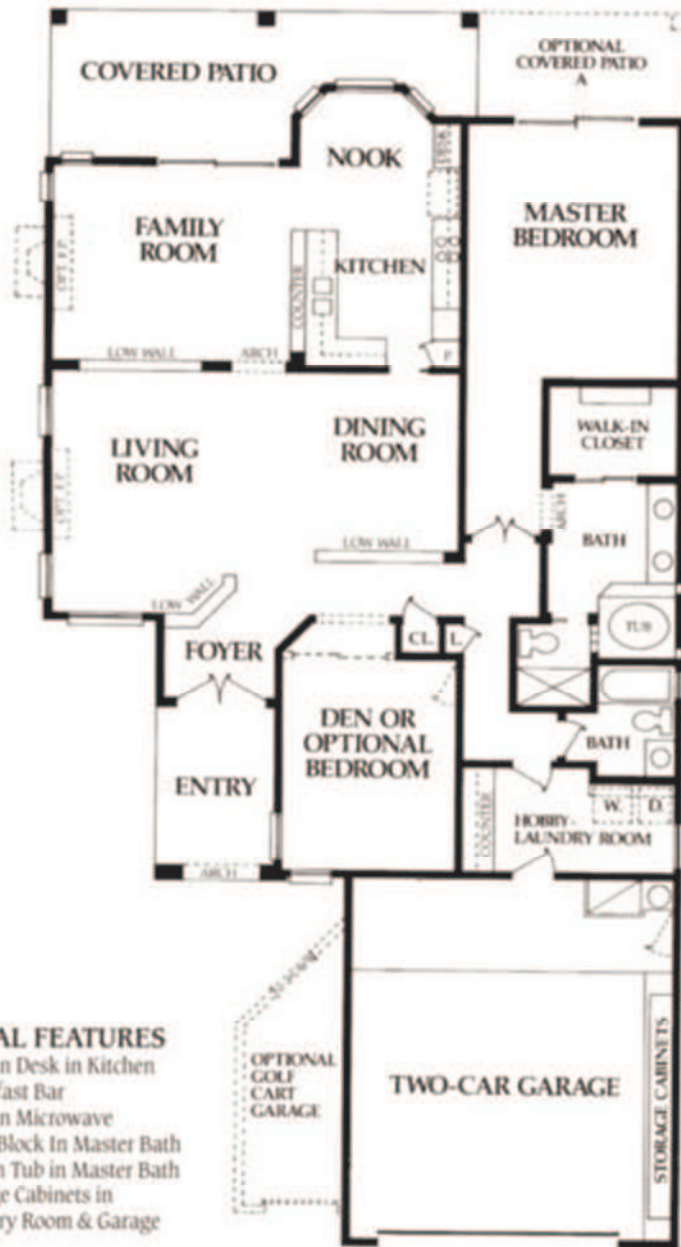

# THE FIESTA - Plan 1840

1,844 Livable Square Feet. 1 Bedroom, Den (Optional 2nd Bedroom), 2 Baths.

Exterior Design A

Exterior Design B

Exterior Design C

Exterior Design D

## SPECIAL FEATURES

- Built-In Desk in Kitchen
- Breakfast Bar
- Built-In Microwave
- Glass Block in Master Bath
- Roman Tub in Master Bath
- Storage Cabinets in Laundry Room & Garage