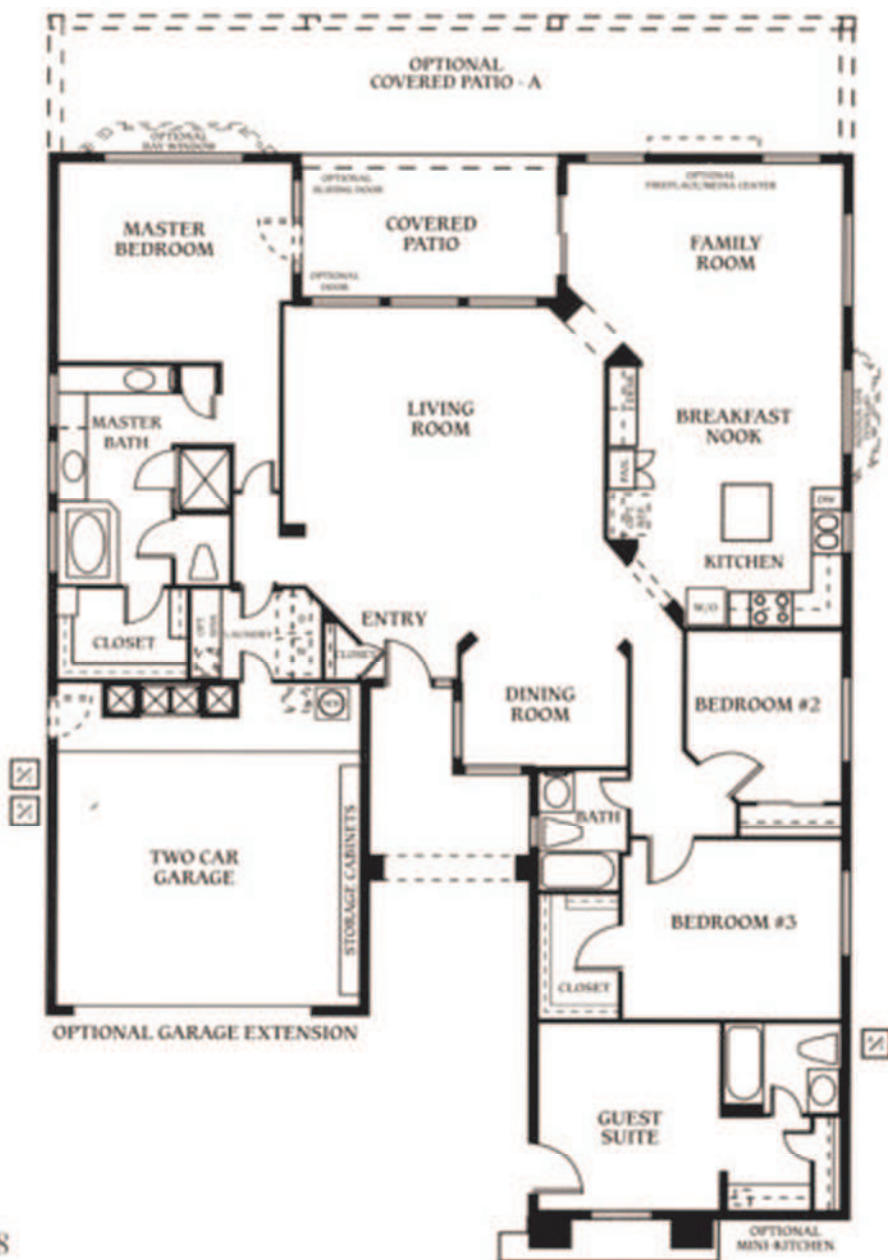

3 Bedrooms, 2 Baths, Guest Suite with Full Bath, 2647 Livable Sq. Ft. - Exterior Design-C

*Plan 2647 - The Dakota*

Exterior Design-A

Exterior Design-B

2647