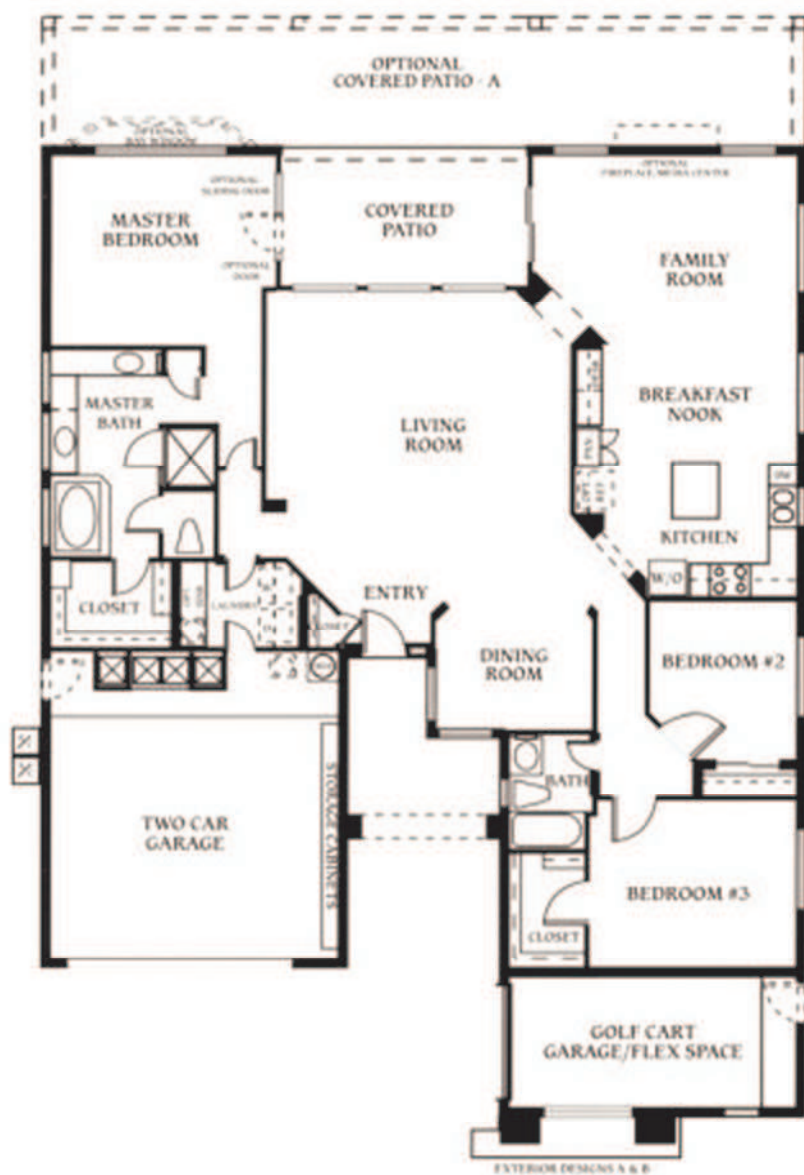

3 Bedrooms, 2 Baths, Side Entry Golf Cart Garage, 2368 Livable Sq. Ft. - Exterior Design-A

*Plan 2368 - The Dakota*

Exterior Design-B

Exterior Design-C

*2368*